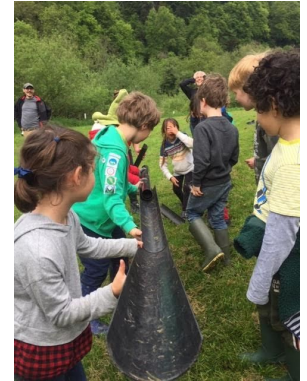

Biblins off Grid Adventure

Woodcraft Folk
Education for Social Change since 1925

Explore the Wye Valley and our beautiful back to basics campsite. This is a chance to explore the outdoors on your doorstep. With experienced staff you will be supported to navigate through and learn about the woodland environment surrounding Biblins.

Explore through:

Team challenges and collaborative activities

Creative forest activities and orienteering challenges

Explore ways to make our own electricity

Keep warm and cook over a fire built using ancient techniques

Explore the forest at night searching for bats and other wildlife

Spend the night in one of the Biblins Bell tents.

Wake up to a cooked breakfast and a further day of exploration.

Overview

This is a one night exploration aimed at year 5 or 6

www.biblins.org.uk www.woodcraft.org.uk

The Woodcraft Folk is an educational movement for children and young people, designed to develop self confidence and activity in society, with the aim of building a world based on equality, friendship, peace and cooperation.